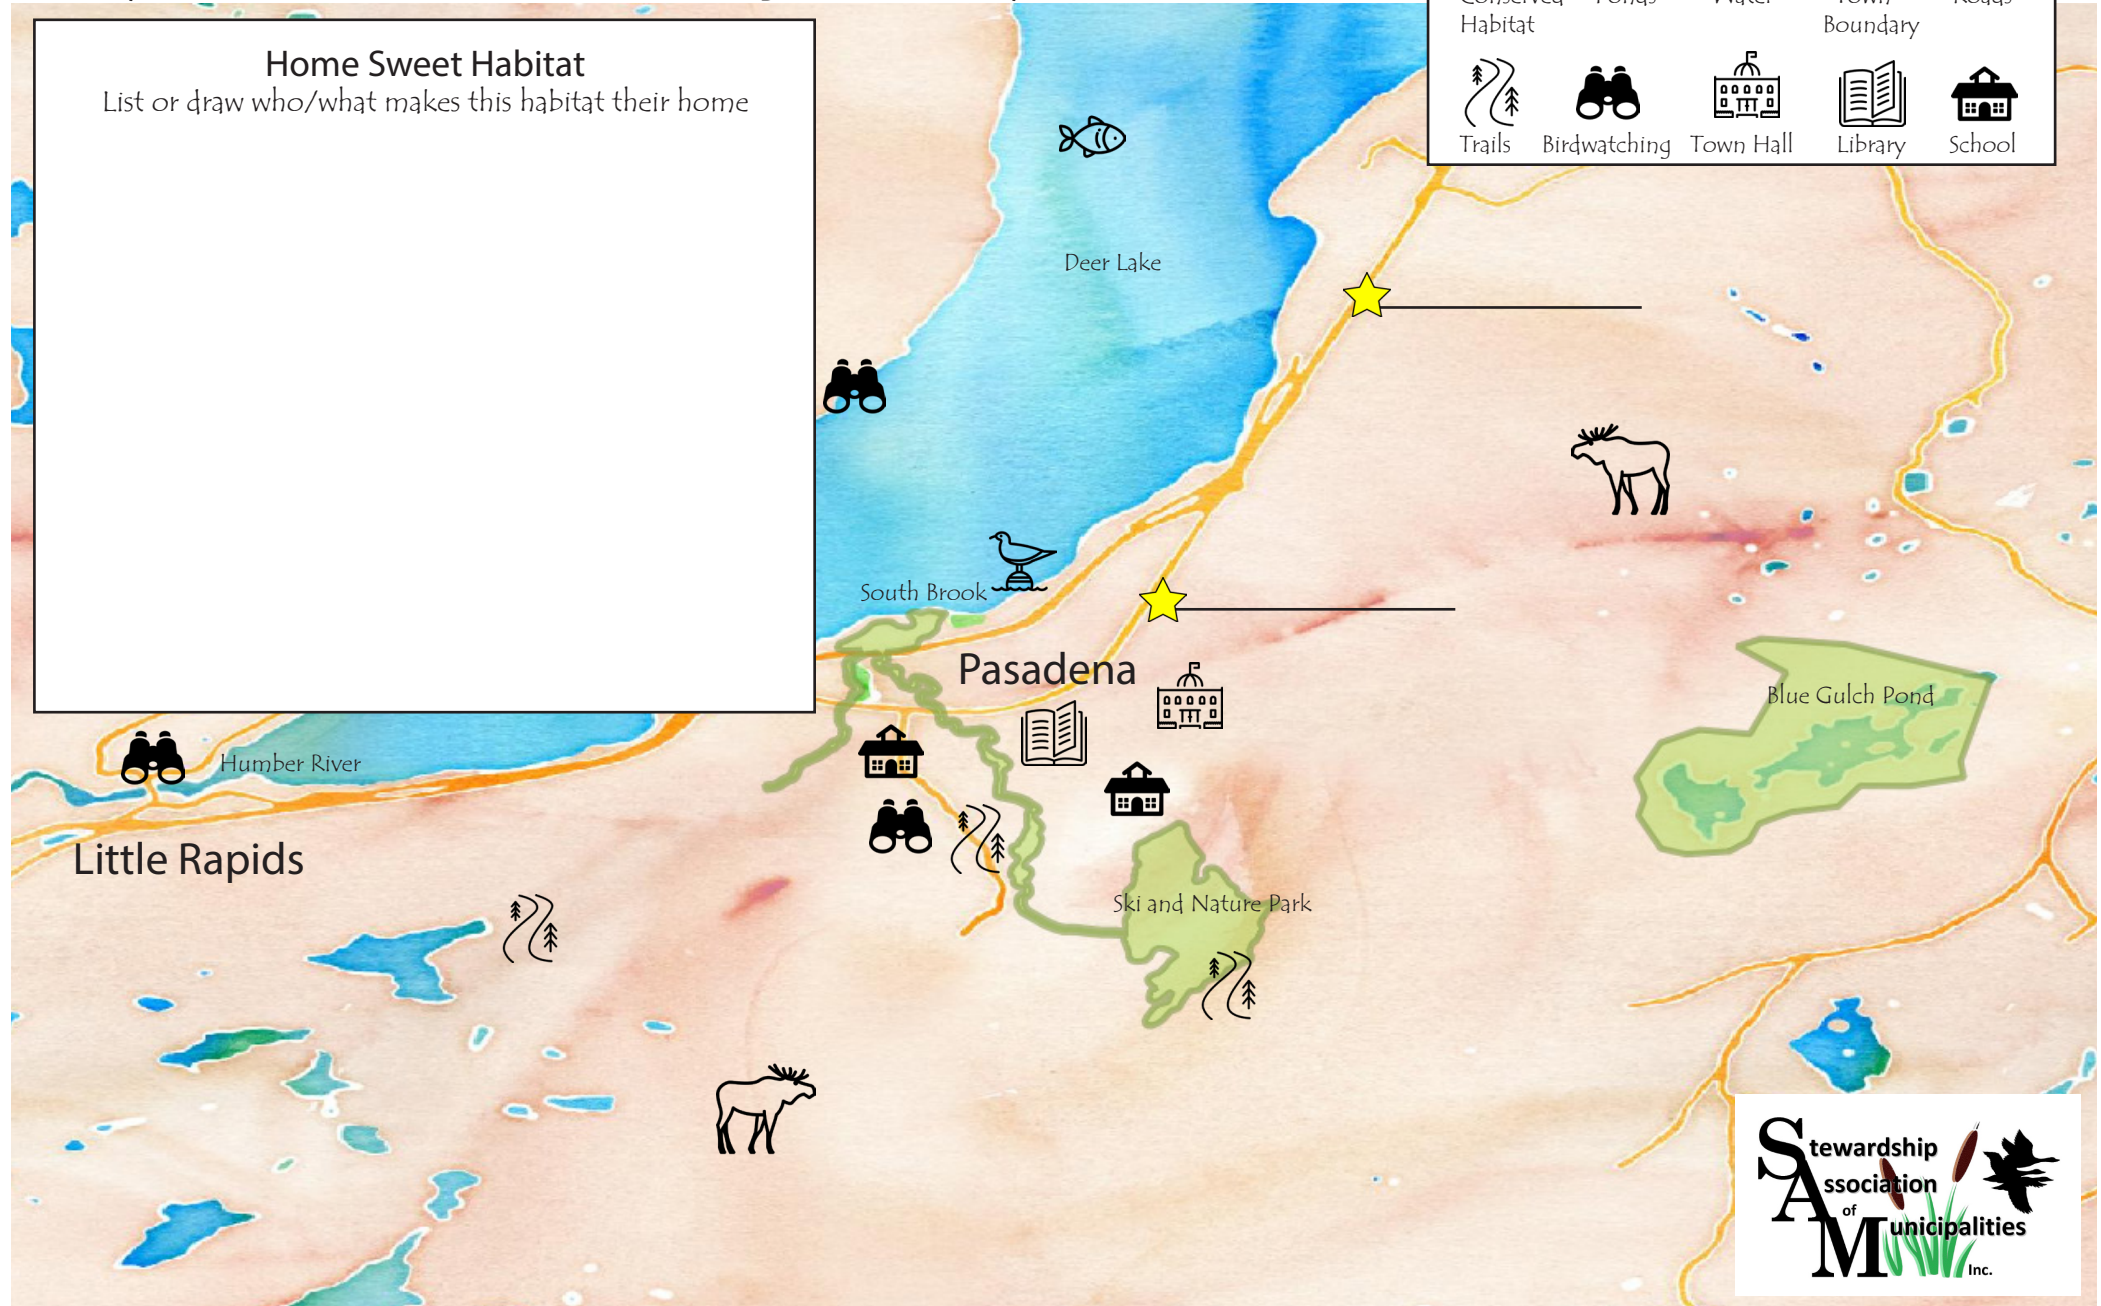

Pasadena Conservation Map

Your town conserves wildlife habitat!

Do you know the roads marked with a star?

Can you circle your school and find your house?

Can you circle the closest conserved habitat (green blobs) to your house?

Fill in the road names! ★

Map Legend

				
Conserved Habitat	Ponds	Water	Town Boundary	Roads
				
Trails	Birdwatching	Town Hall	Library	School

Home Sweet Habitat

List or draw who/what makes this habitat their home

Blank area for writing or drawing.

The S in SAM is for Stewardship!

Stewardship means to take care of the environment

Stewardship Checklist:

- | | |
|---|--|
| <input type="checkbox"/> Walking a Trail | <input type="checkbox"/> Birdwatching |
| <input type="checkbox"/> Finding a Geocache | <input type="checkbox"/> Picking up Litter |
| <input type="checkbox"/> Talking about Wetlands | <input type="checkbox"/> Reading about Wetlands |
| <input type="checkbox"/> Recycling | <input type="checkbox"/> Composting |
| <input type="checkbox"/> Learning a Bird Call | <input type="checkbox"/> Keeping Pets on a leash |

Birdwatching List

Circle the birds you have seen in your town

American Black Duck

Green-winged Teal

Common Goldeneye

Lesser Scaup

Dark-eyed Junco

Fox Sparrow