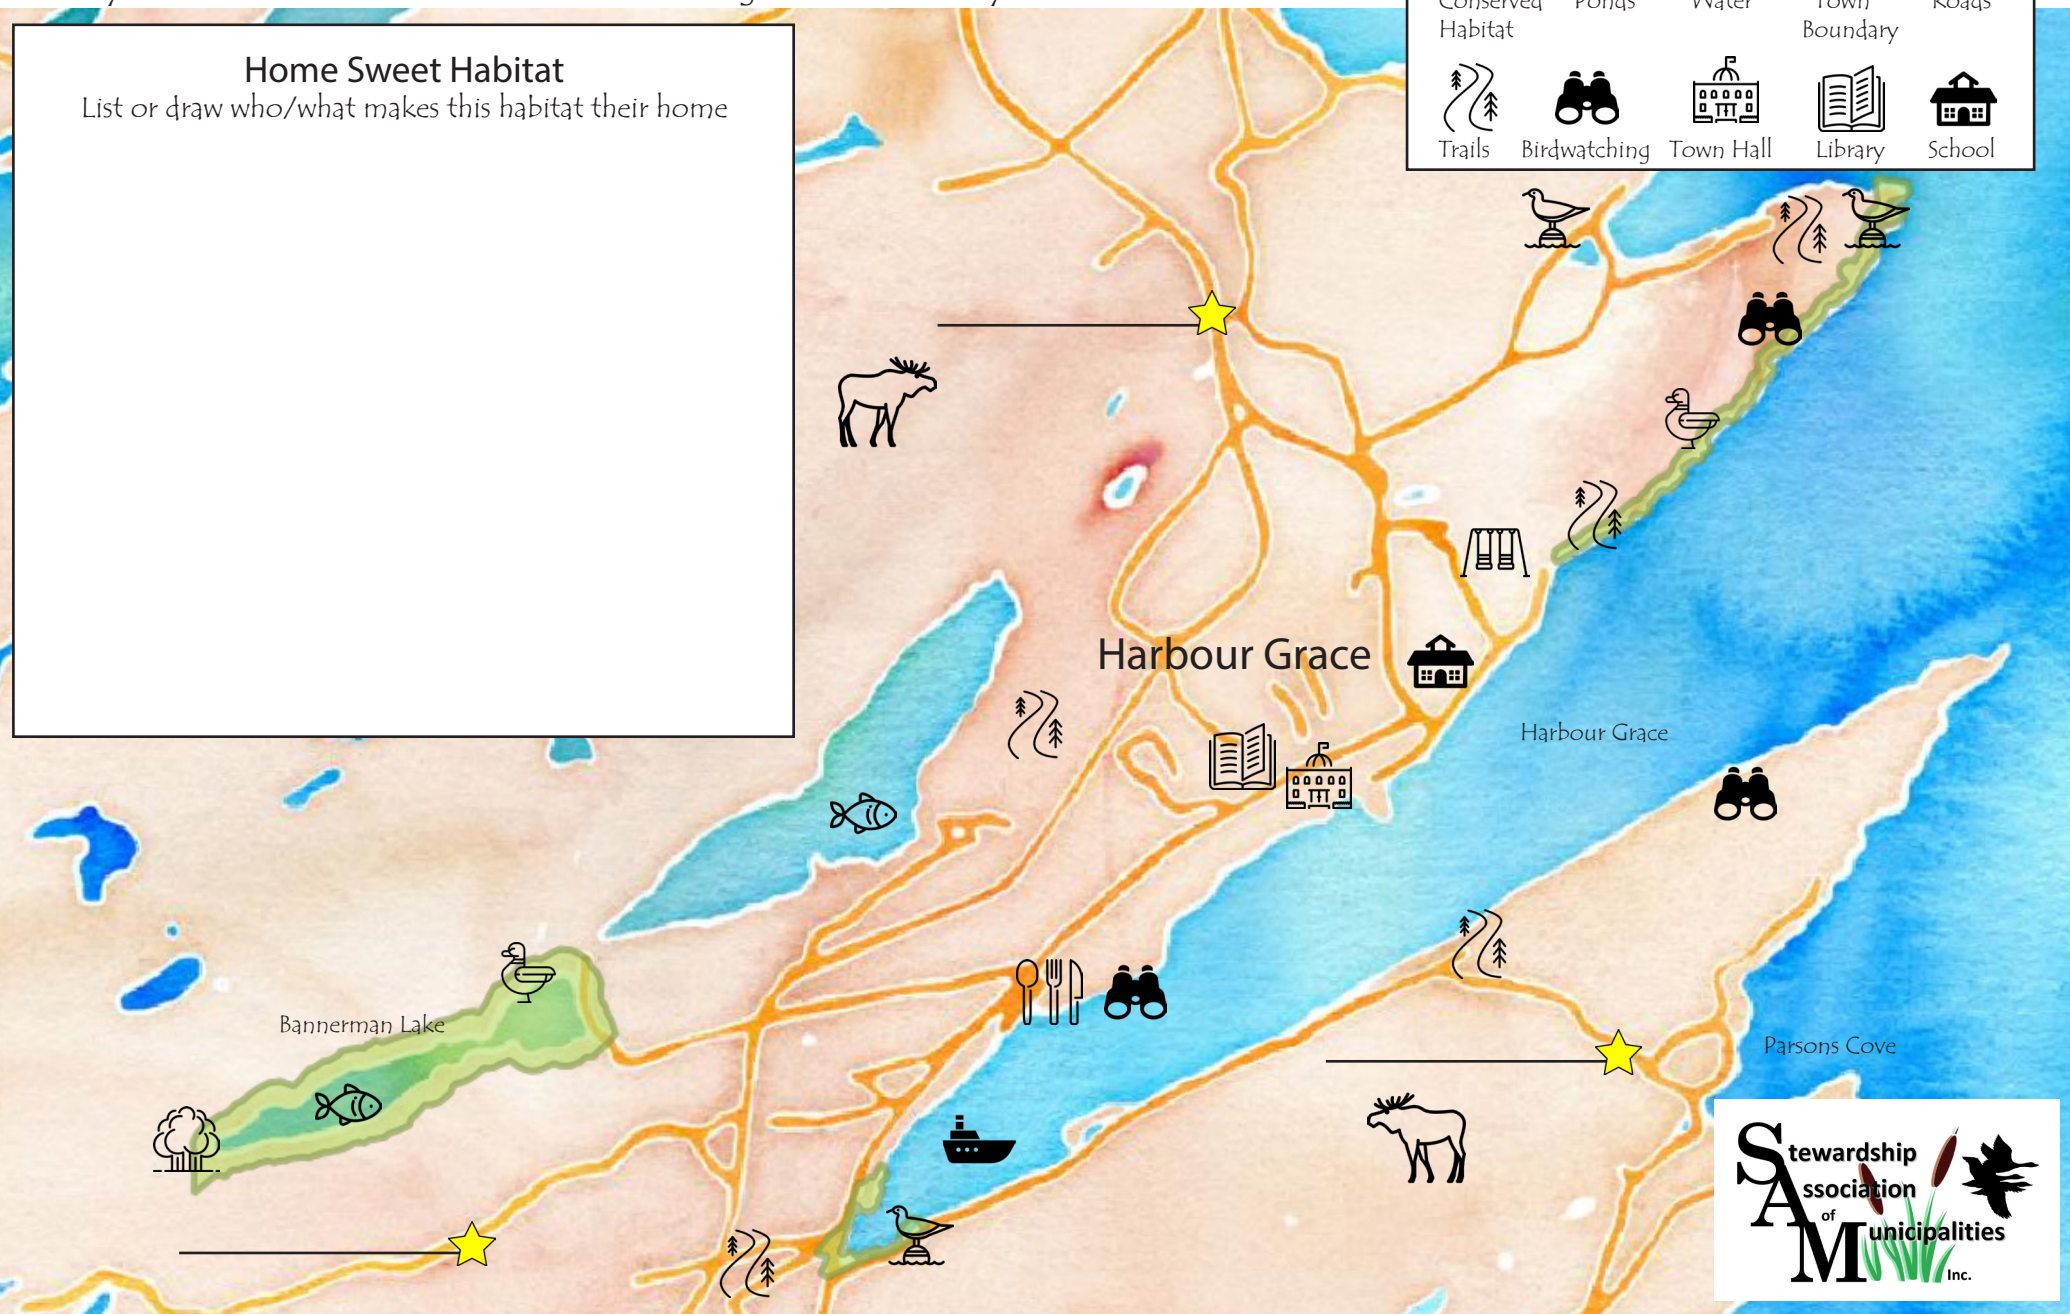

Harbour Grace Conservation Map

Your town conserves wildlife habitat!

Do you know the roads marked with a star?

Can you circle your school and find your house?

Can you circle the closest conserved habitat (green blobs) to your house?

Fill in the road names! 

Map Legend

				
Conserved Habitat	Ponds	Water	Town Boundary	Roads
				
Trails	Birdwatching	Town Hall	Library	School

Home Sweet Habitat

List or draw who/what makes this habitat their home

Birdwatching List

Circle the birds you have seen in your town

American Black Duck

Green-winged Teal

Common Goldeneye

Lesser Scaup

Dark-eyed Junco

Fox Sparrow