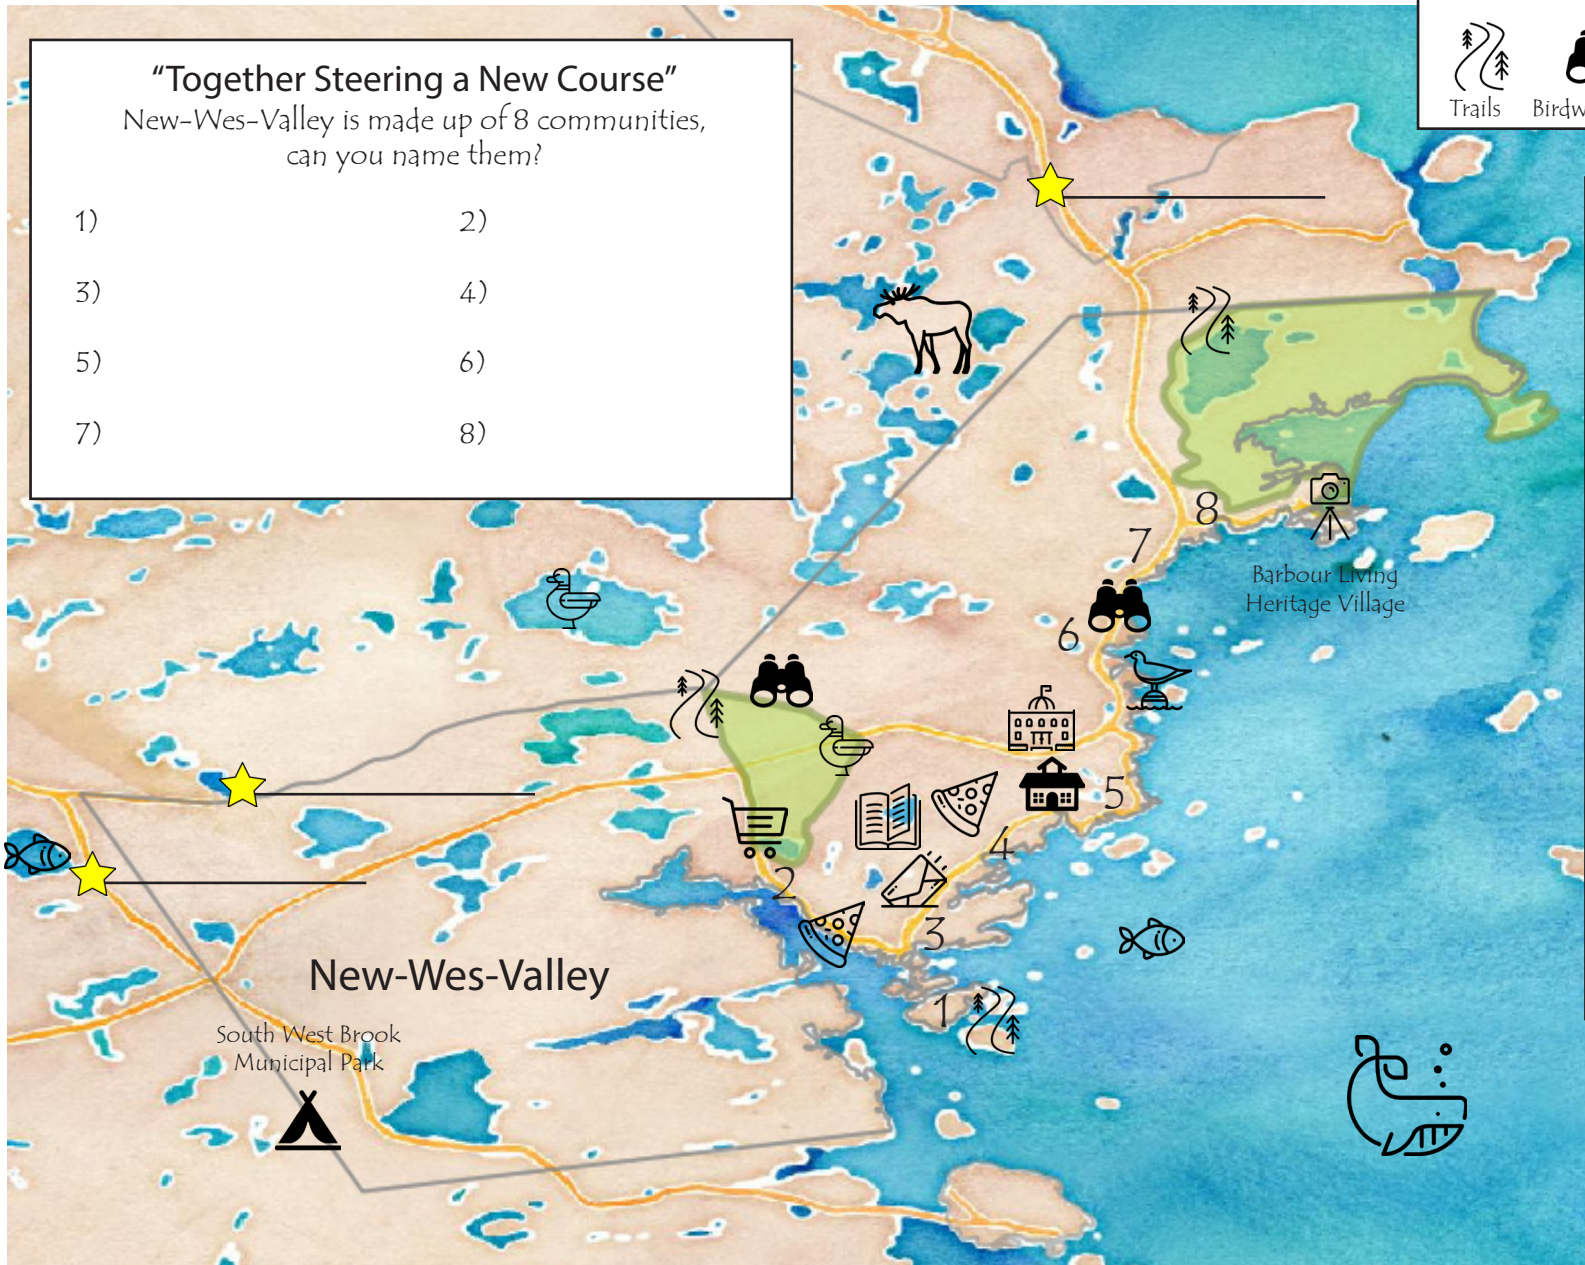

NEW-WES-VALLEY Habitat Conservation Map

Your town conserves wildlife habitat!

Do you know the roads marked with a star?

Can you circle your school and find your house?

Can you circle the closest protected habitat (green blobs) to your house?

Fill in the road names! ★

Map Legend

				
Protected Habitat	Ponds	Water	Town Boundary	Roads
				
Trails	Birdwatching	Town Hall	Library	School

"Together Steering a New Course"
 New-Wes-Valley is made up of 8 communities, can you name them?

1)	2)
3)	4)
5)	6)
7)	8)

Home Sweet Habitat
 List or draw who/what makes this habitat their home

The S in SAM is for Stewardship!

Stewardship means to take care of the environment

Stewardship Checklist:

- | | |
|---|--|
| <input type="checkbox"/> Walking a Trail | <input type="checkbox"/> Birdwatching |
| <input type="checkbox"/> Finding a Geocache | <input type="checkbox"/> Picking up Litter |
| <input type="checkbox"/> Talking about Wetlands | <input type="checkbox"/> Reading about Wetlands |
| <input type="checkbox"/> Recycling | <input type="checkbox"/> Composting |
| <input type="checkbox"/> Learning a Bird Call | <input type="checkbox"/> Keeping Pets on a leash |

Birdwatching List

Circle the birds you have seen in your town

American Black Duck

Green-winged Teal

Common Goldeneye

Lesser Scaup

Dark-eyed Junco

Fox Sparrow