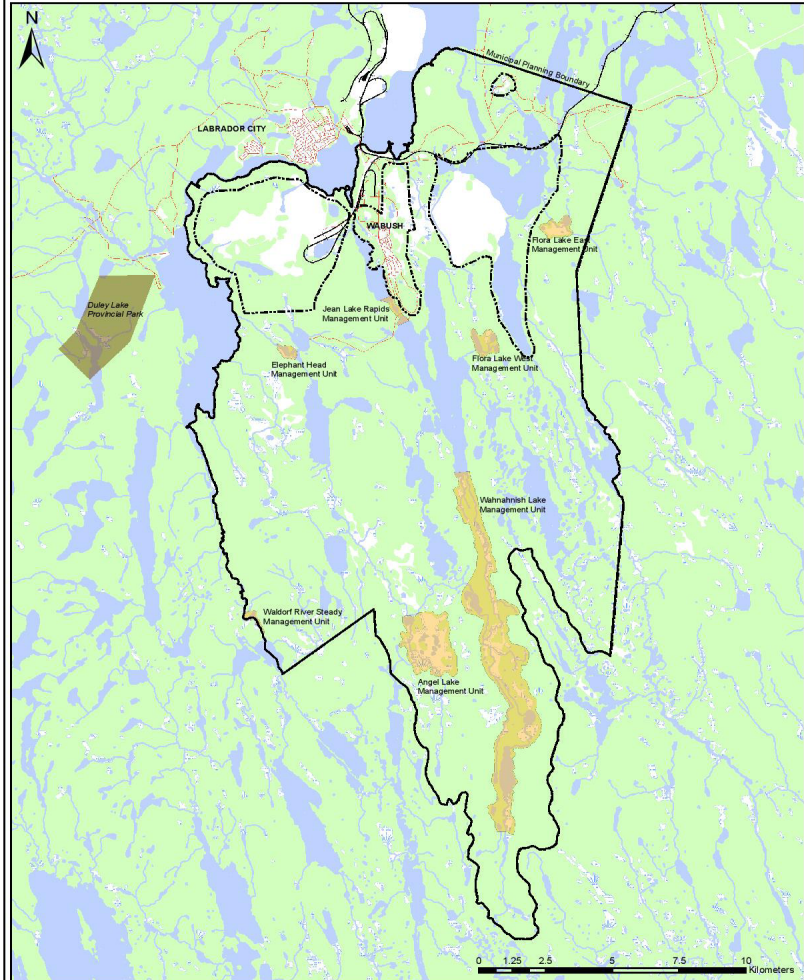

Stewardship Zone and Management Units for the Town of Wabush