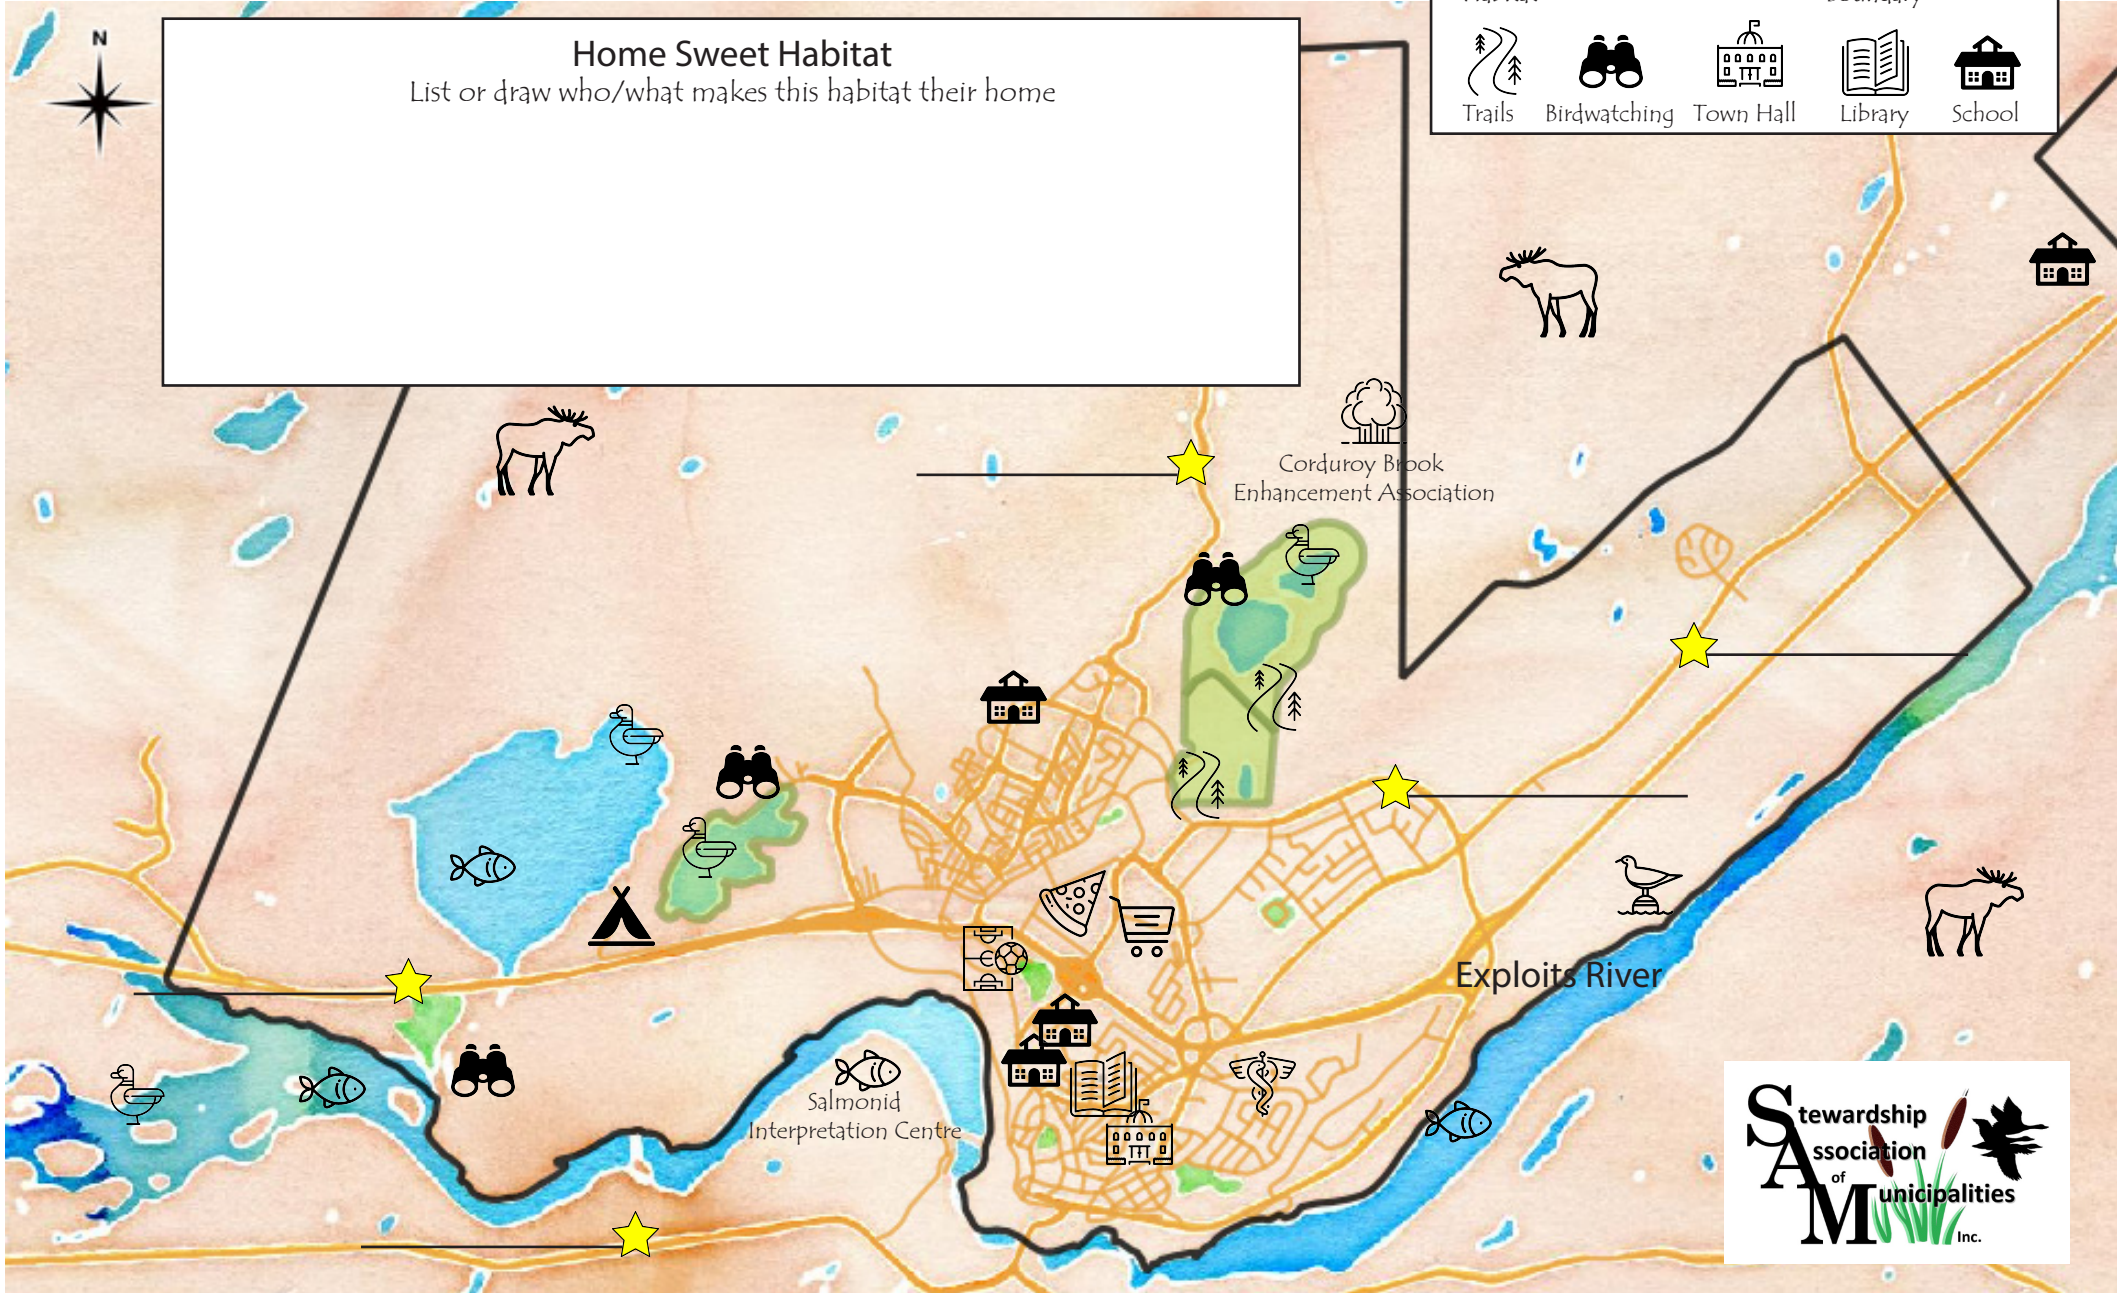

GRAND FALLS – WINDSOR Habitat Conservation Map

Your town conserves wildlife habitat!

Do you know the roads marked with a star?

Can you circle your school and find your house?

Can you circle the closest protected habitat (green blobs) to your house?

Fill in the road names! ★

Map Legend

				
Protected Habitat	Ponds	Water	Town Boundary	Roads
				
Trails	Birdwatching	Town Hall	Library	School

Home Sweet Habitat
List or draw who/what makes this habitat their home

The S in SAM is for Stewardship!

Stewardship means to take care of the environment

Stewardship Checklist:

- | | |
|---|--|
| <input type="checkbox"/> Walking a Trail | <input type="checkbox"/> Birdwatching |
| <input type="checkbox"/> Finding a Geocache | <input type="checkbox"/> Picking up Litter |
| <input type="checkbox"/> Talking about Wetlands | <input type="checkbox"/> Reading about Wetlands |
| <input type="checkbox"/> Recycling | <input type="checkbox"/> Composting |
| <input type="checkbox"/> Learning a Bird Call | <input type="checkbox"/> Keeping Pets on a leash |

Birdwatching List

Circle the birds you have seen in your town

American Black Duck

Green-winged Teal

Common Goldeneye

Lesser Scaup

Dark-eyed Junco

Fox Sparrow