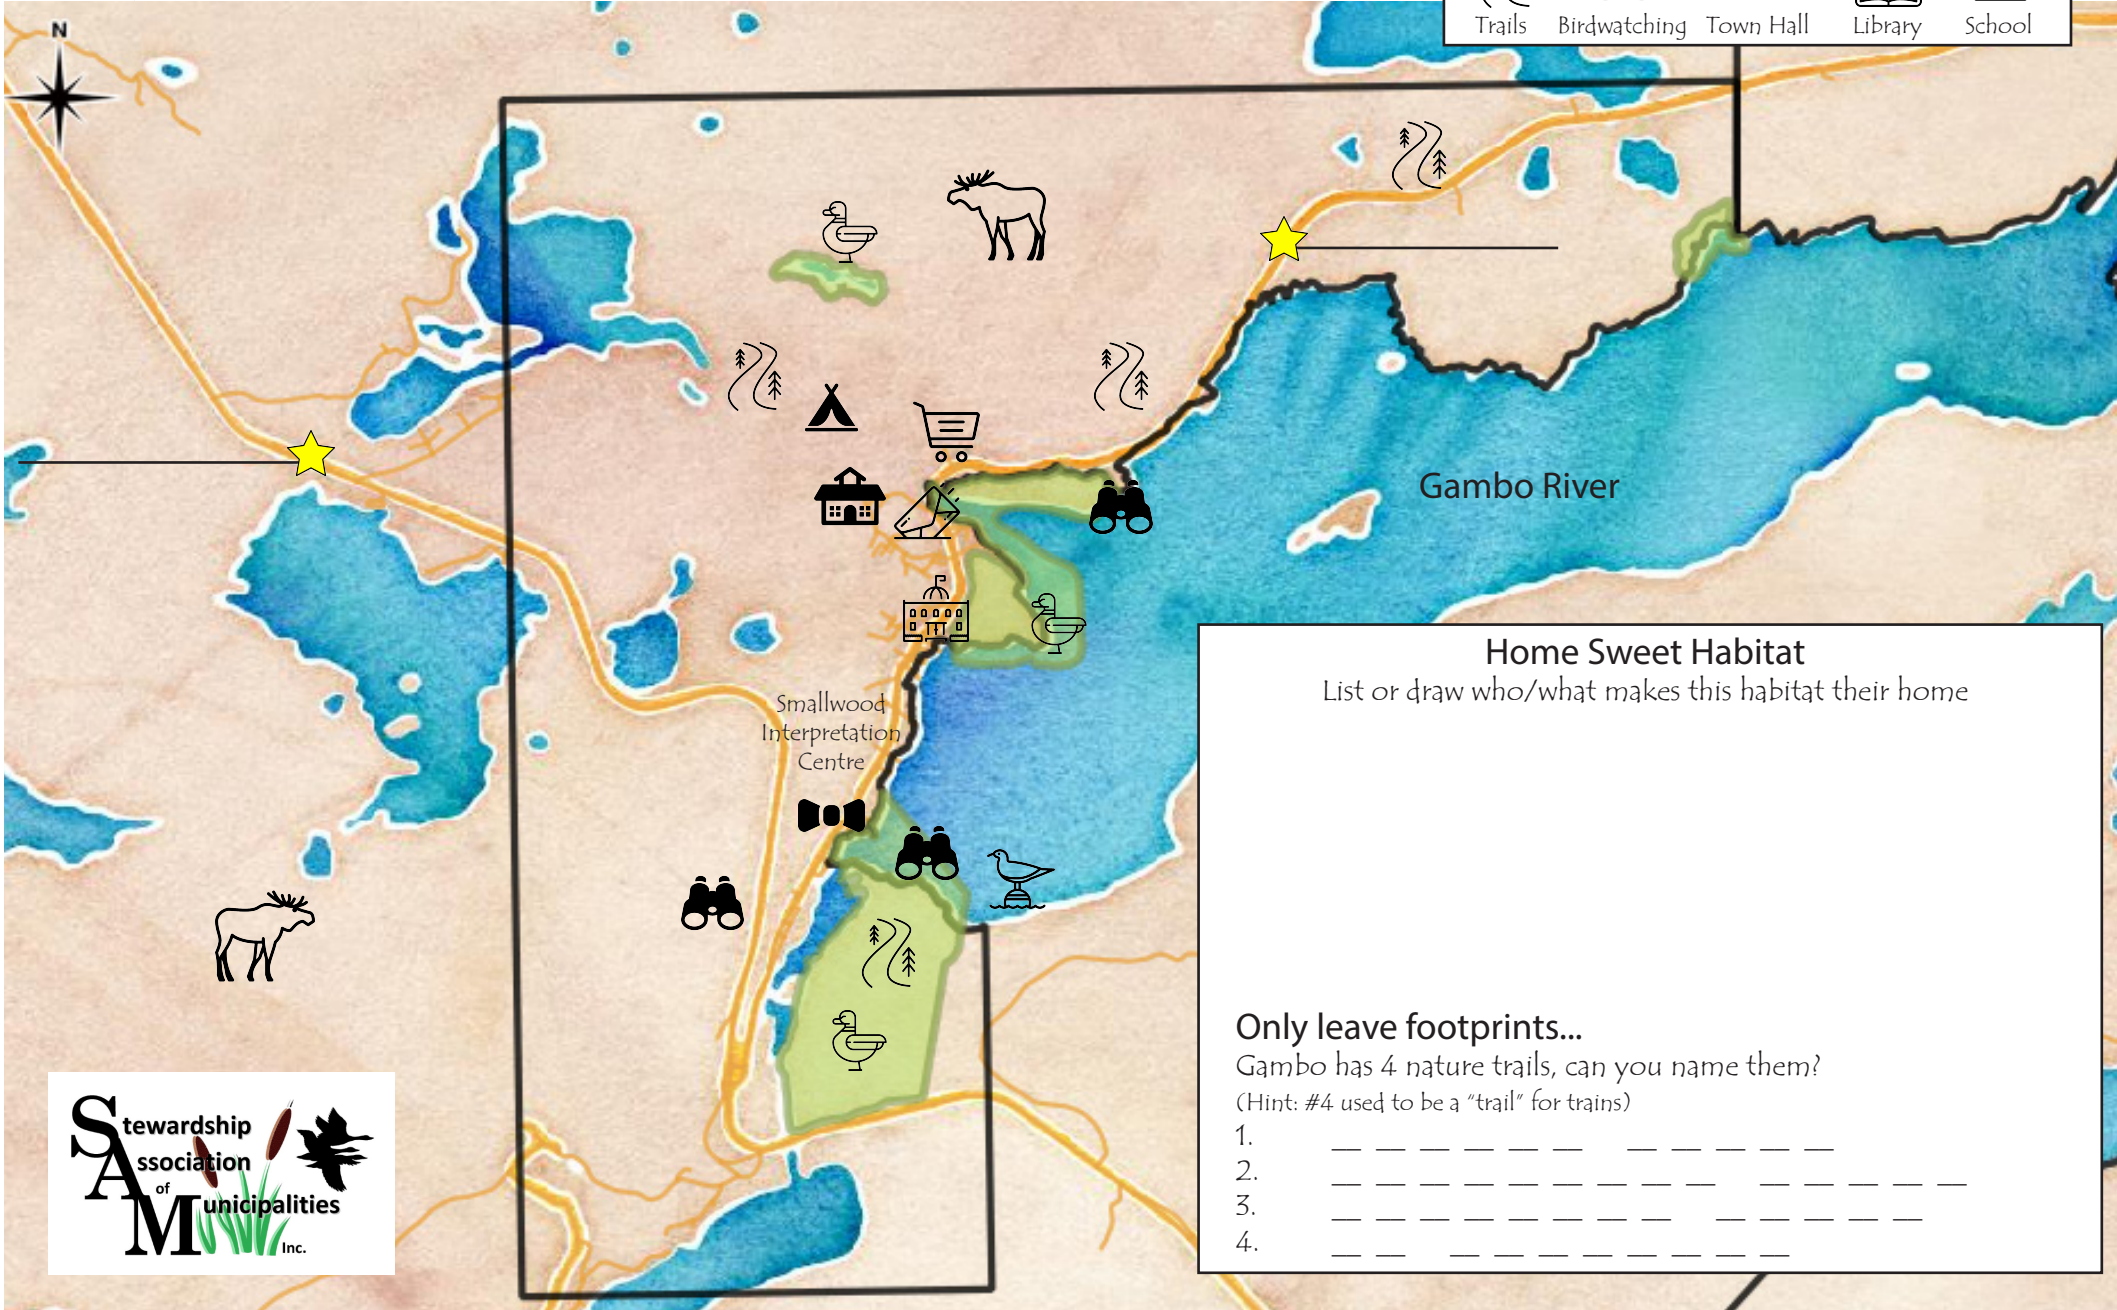

GAMBO Habitat Conservation Map

Your town conserves wildlife habitat!

Do you know the roads marked with a star?

Can you circle your school and find your house?

Can you circle the closest protected habitat (green blobs) to your house?

Fill in the road names! ★

Map Legend

| | | | | |
|---|---|---|---|---|
|  |  |  |  |  |
| Protected Habitat | Ponds | Ocean | Town Boundary | Roads |
|  |  |  |  |  |
| Trails | Birdwatching | Town Hall | Library | School |

Gambo River

Smallwood Interpretation Centre

Home Sweet Habitat

List or draw who/what makes this habitat their home

Only leave footprints...

Gambo has 4 nature trails, can you name them?

(Hint: #4 used to be a "trail" for trains)

Birdwatching List

Circle the birds you have seen in your town

American Black Duck

Green-winged Teal

Common Goldeneye

Lesser Scaup

Dark-eyed Junco

Fox Sparrow